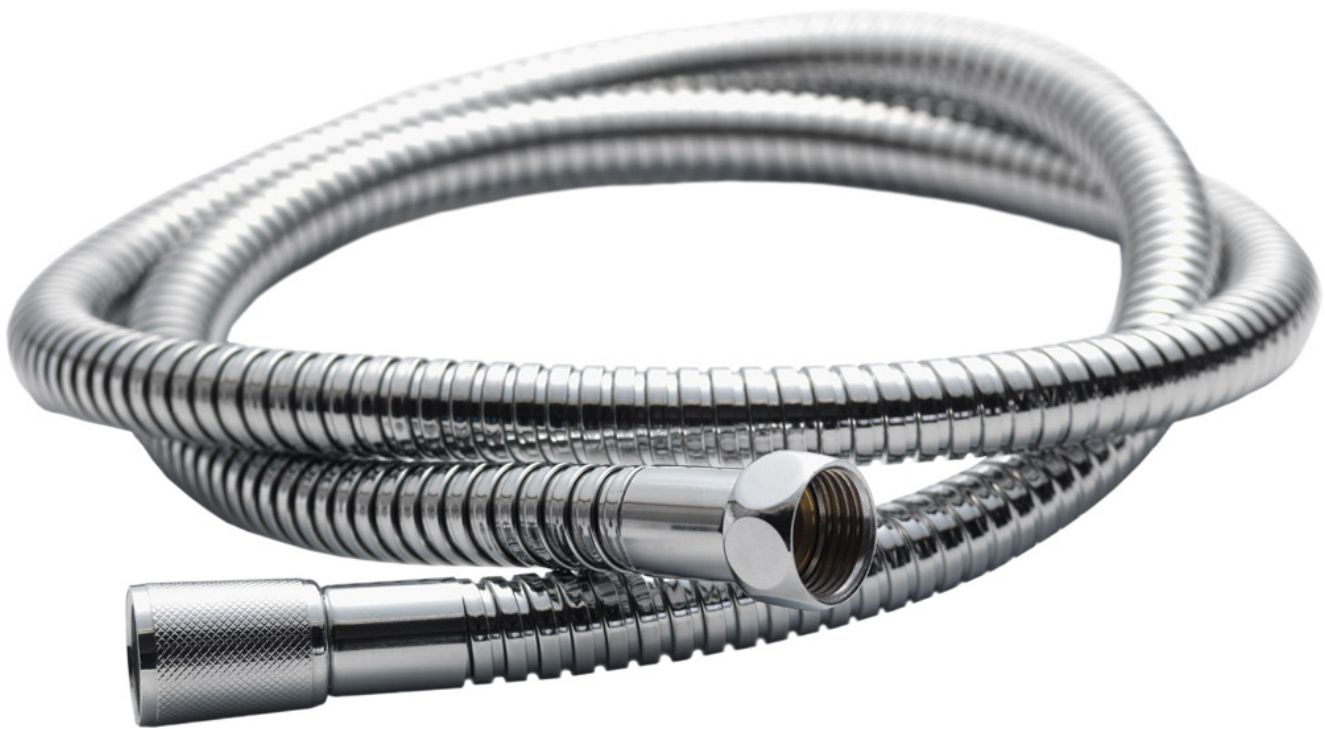

TECHNICAL DATA SHEET

CHROME PLATED 12mm BORE DOUBLE-LOCK HOSE 1500mm

Code:	KI190	Volume:	0.01 m ³
Category:	Showers	Weight:	0.2 kg
Type:	Hoses	Material:	Metal
Guarantee:	10 years	Finish:	Chrome

Please contact us if you require the dimensions for this product.

Features

- Suitable for all UK plumbing systems

Notes

Our guarantee is subject to the product having been installed, used and maintained in accordance with our instructions. All working parts (such as hinges, ceramic disks, cartridges, seals and cistern fittings), which are subject to normal wear and tear, are covered for 12 months from proof of purchase date. Our guarantee applies to the original purchaser and is non-transferable. Our guarantee is only applicable in the UK and ROI. This does not affect your statutory rights.